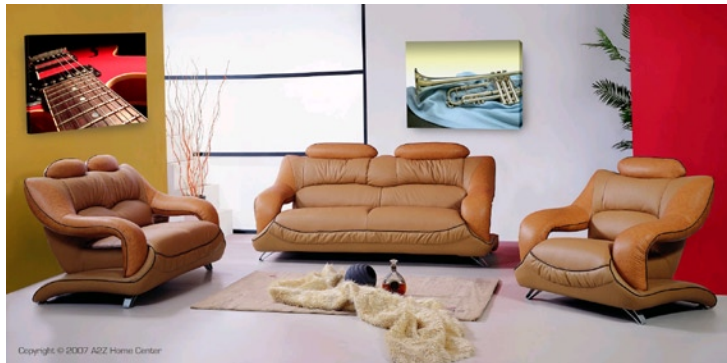

PicturePanel™

- Looks like artwork, acts like a sound panel
- Broadband vocal range panel is 2.5" thick
- Use your own photos, or out
- The only sound panel that actually looks good
- Handmade in the USA
- Reasonably priced

Picture Perfect Sound Panel

Finally, a room can both sound great and look great. ASC has combined the science of sound absorption with the art of giclée printing and produced the PicturePanel. Where ever the artwork goes up, the noise goes down. Used in the office and lobby, the restaurant, at home in the great room or home theater, in fellowship halls and even the school gym. Whether it's from our gallery of images, a company logo or just your favorite photo, the end product is always outstanding.

Interior Design with Sight and Sound

Artwork hangs on nearly every wall. It looks good and it makes a place feel interesting, have character, seem cared for and comfortable. But the interior designer and architect know that in addition to helping spaces to look good, they also need to sound good. They also specify sound panels for the walls. The PicturePanel is a great looking and cost effective way to get more artwork up on the walls and reduce the unsightly clutter of sound panels. Because it is real artwork, it will get a close up look at times and the PicturePanel is designed and made to look great up close and sound great too. Just below the surface of the image is a hidden grid of sound reflecting strips, diffusers, which gives the panel a lifelike sparkle. Up close or across the room, the Picture Panel looks as good as it sounds.